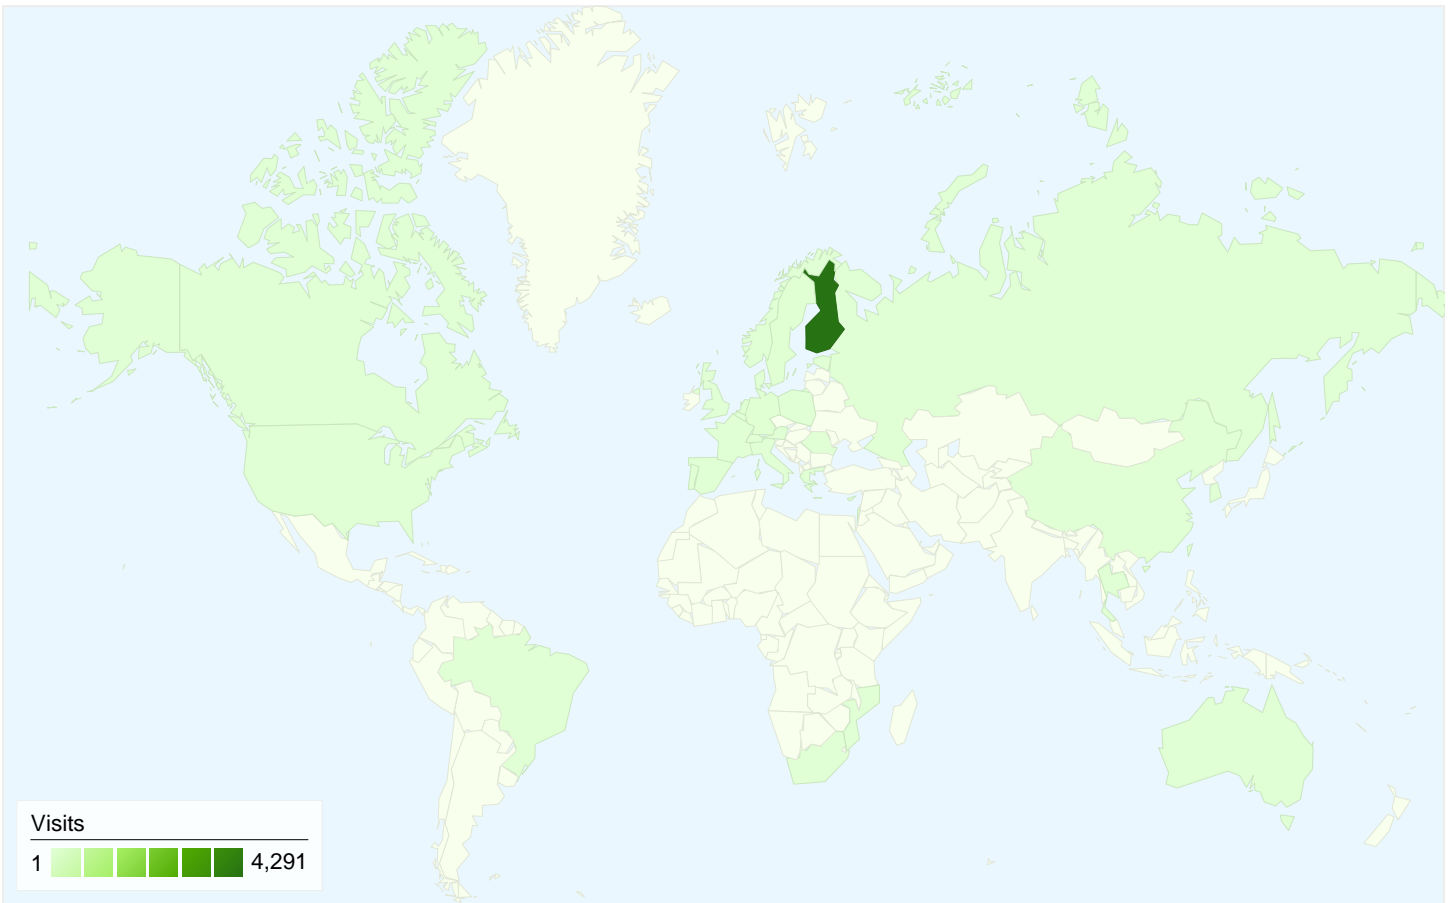

3,183 people visited this site

 **4,412 Visits**

 **3,183 Absolute Unique Visitors**

 **12,690 Pageviews**

 **2.88 Average Pageviews**

 **00:02:27 Time on Site**

 **71.03% Bounce Rate**

 **71.99% New Visits**

All traffic sources sent a total of 4,412 visits

| | |
|-------------------|-------------------|
| ■ Search Engines | 2,367.00 (53.65%) |
| ■ Direct Traffic | 1,089.00 (24.68%) |
| ■ Referring Sites | 956.00 (21.67%) |

4,412 visits came from 32 countries/territories

Site Usage

| Country/Territory | Visits | Pages/Visit | Avg. Time on Site | % New Visits | Bounce Rate |
|--|--|--|---|--|-------------|
| Visits 4,412 % of Site Total: 100.00% | Pages/Visit 2.88 Site Avg: 2.88 (0.00%) | Avg. Time on Site 00:02:27 Site Avg: 00:02:27 (0.00%) | % New Visits 71.99% Site Avg: 71.99% (0.00%) | Bounce Rate 71.03% Site Avg: 71.03% (0.00%) | |
| Finland | 4,291 | 2.90 | 00:02:29 | 71.41% | 70.94% |
| Sweden | 23 | 1.70 | 00:03:22 | 95.65% | 69.57% |
| Germany | 15 | 1.27 | 00:01:03 | 86.67% | 86.67% |
| United States | 10 | 1.40 | 00:00:14 | 100.00% | 70.00% |
| Denmark | 8 | 1.25 | 00:00:09 | 100.00% | 75.00% |
| United Kingdom | 7 | 1.57 | 00:00:12 | 100.00% | 85.71% |
| Netherlands | 6 | 2.50 | 00:01:06 | 100.00% | 83.33% |
| Estonia | 5 | 7.60 | 00:02:25 | 100.00% | 60.00% |
| Switzerland | 4 | 2.25 | 00:02:59 | 75.00% | 50.00% |