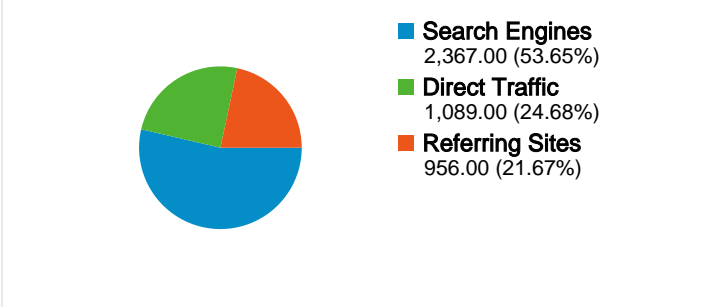

Site Usage

Visitors Overview

Map Overlay

Traffic Sources Overview

Content Overview

| Pages | Pageviews | % Pageviews |
|------------------------------------|-----------|-------------|
| /fi/Etusivu | 1,716 | 13.52% |
| /fi/Altti_palaute | 453 | 3.57% |
| /fi/Partiolaisten_toimintalinjat_P | 422 | 3.33% |
| /fi/Kysely_puun_pienpoltosta | 421 | 3.32% |
| /fi/H%C3%A4meenkyr%C3%B | 278 | 2.19% |

3,183 people visited this site

 **4,412 Visits**

 **3,183 Absolute Unique Visitors**

 **12,690 Pageviews**

 **2.88 Average Pageviews**

 **00:02:27 Time on Site**

 **71.03% Bounce Rate**

 **71.99% New Visits**

All traffic sources sent a total of 4,412 visits

| | |
|-------------------|-------------------|
| ■ Search Engines | 2,367.00 (53.65%) |
| ■ Direct Traffic | 1,089.00 (24.68%) |
| ■ Referring Sites | 956.00 (21.67%) |

4,412 visits came from 32 countries/territories

Site Usage

| Country/Territory | Visits | Pages/Visit | Avg. Time on Site | % New Visits | Bounce Rate |
|--|--|--|---|--|-------------|
| Visits 4,412 % of Site Total: 100.00% | Pages/Visit 2.88 Site Avg: 2.88 (0.00%) | Avg. Time on Site 00:02:27 Site Avg: 00:02:27 (0.00%) | % New Visits 71.99% Site Avg: 71.99% (0.00%) | Bounce Rate 71.03% Site Avg: 71.03% (0.00%) | |
| Finland | 4,291 | 2.90 | 00:02:29 | 71.41% | 70.94% |
| Sweden | 23 | 1.70 | 00:03:22 | 95.65% | 69.57% |
| Germany | 15 | 1.27 | 00:01:03 | 86.67% | 86.67% |
| United States | 10 | 1.40 | 00:00:14 | 100.00% | 70.00% |
| Denmark | 8 | 1.25 | 00:00:09 | 100.00% | 75.00% |
| United Kingdom | 7 | 1.57 | 00:00:12 | 100.00% | 85.71% |
| Netherlands | 6 | 2.50 | 00:01:06 | 100.00% | 83.33% |
| Estonia | 5 | 7.60 | 00:02:25 | 100.00% | 60.00% |
| Switzerland | 4 | 2.25 | 00:02:59 | 75.00% | 50.00% |