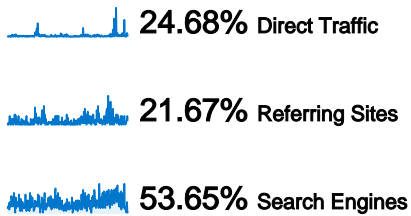

3,183 people visited this site

 **4,412 Visits**

 **3,183 Absolute Unique Visitors**

 **12,690 Pageviews**

 **2.88 Average Pageviews**

 **00:02:27 Time on Site**

 **71.03% Bounce Rate**

 **71.99% New Visits**

All traffic sources sent a total of 4,412 visits

| | |
|-------------------|-------------------|
| ■ Search Engines | 2,367.00 (53.65%) |
| ■ Direct Traffic | 1,089.00 (24.68%) |
| ■ Referring Sites | 956.00 (21.67%) |

4,412 visits came from 32 countries/territories

Site Usage

| Country/Territory | Visits | Pages/Visit | Avg. Time on Site | % New Visits | Bounce Rate |
|--|--|--|---|--|-------------|
| Visits 4,412 % of Site Total: 100.00% | Pages/Visit 2.88 Site Avg: 2.88 (0.00%) | Avg. Time on Site 00:02:27 Site Avg: 00:02:27 (0.00%) | % New Visits 71.99% Site Avg: 71.99% (0.00%) | Bounce Rate 71.03% Site Avg: 71.03% (0.00%) | |
| Finland | 4,291 | 2.90 | 00:02:29 | 71.41% | 70.94% |
| Sweden | 23 | 1.70 | 00:03:22 | 95.65% | 69.57% |
| Germany | 15 | 1.27 | 00:01:03 | 86.67% | 86.67% |
| United States | 10 | 1.40 | 00:00:14 | 100.00% | 70.00% |
| Denmark | 8 | 1.25 | 00:00:09 | 100.00% | 75.00% |
| United Kingdom | 7 | 1.57 | 00:00:12 | 100.00% | 85.71% |
| Netherlands | 6 | 2.50 | 00:01:06 | 100.00% | 83.33% |
| Estonia | 5 | 7.60 | 00:02:25 | 100.00% | 60.00% |
| Switzerland | 4 | 2.25 | 00:02:59 | 75.00% | 50.00% |