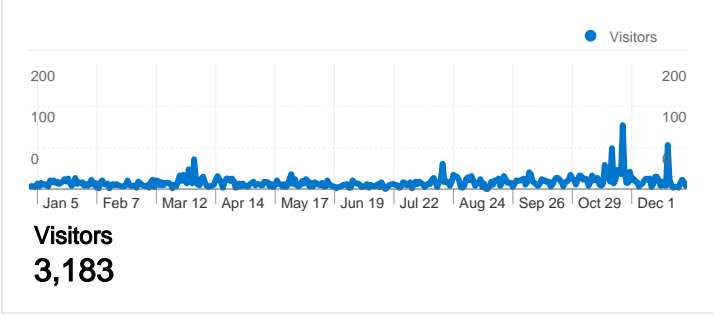

Visitors Overview