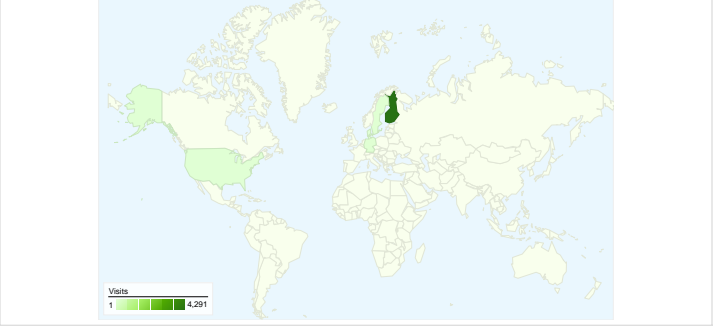

Site Usage

Visitors Overview

Map Overlay

Traffic Sources Overview

Content Overview

| Pages | Pageviews | % Pageviews |
|------------------------------------|-----------|-------------|
| /fi/Etusivu | 1,716 | 13.52% |
| /fi/Altti_palaute | 453 | 3.57% |
| /fi/Partiolaisten_toimintalinjat_P | 422 | 3.33% |
| /fi/Kysely_puun_pienpoltosta | 421 | 3.32% |
| /fi/H%C3%A4meenkyr%C3%B | 278 | 2.19% |

3,183 people visited this site

 **4,412 Visits**

 **3,183 Absolute Unique Visitors**

 **12,690 Pageviews**

 **2.88 Average Pageviews**

 **00:02:27 Time on Site**

 **71.03% Bounce Rate**

 **71.99% New Visits**

All traffic sources sent a total of 4,412 visits

| | |
|-------------------|-------------------|
| ■ Search Engines | 2,367.00 (53.65%) |
| ■ Direct Traffic | 1,089.00 (24.68%) |
| ■ Referring Sites | 956.00 (21.67%) |

4,412 visits came from 32 countries/territories

Site Usage

| Country/Territory | Visits | Pages/Visit | Avg. Time on Site | % New Visits | Bounce Rate |
|--|--|--|---|--|-------------|
| Visits 4,412 % of Site Total: 100.00% | Pages/Visit 2.88 Site Avg: 2.88 (0.00%) | Avg. Time on Site 00:02:27 Site Avg: 00:02:27 (0.00%) | % New Visits 71.99% Site Avg: 71.99% (0.00%) | Bounce Rate 71.03% Site Avg: 71.03% (0.00%) | |
| Finland | 4,291 | 2.90 | 00:02:29 | 71.41% | 70.94% |
| Sweden | 23 | 1.70 | 00:03:22 | 95.65% | 69.57% |
| Germany | 15 | 1.27 | 00:01:03 | 86.67% | 86.67% |
| United States | 10 | 1.40 | 00:00:14 | 100.00% | 70.00% |
| Denmark | 8 | 1.25 | 00:00:09 | 100.00% | 75.00% |
| United Kingdom | 7 | 1.57 | 00:00:12 | 100.00% | 85.71% |
| Netherlands | 6 | 2.50 | 00:01:06 | 100.00% | 83.33% |
| Estonia | 5 | 7.60 | 00:02:25 | 100.00% | 60.00% |
| Switzerland | 4 | 2.25 | 00:02:59 | 75.00% | 50.00% |